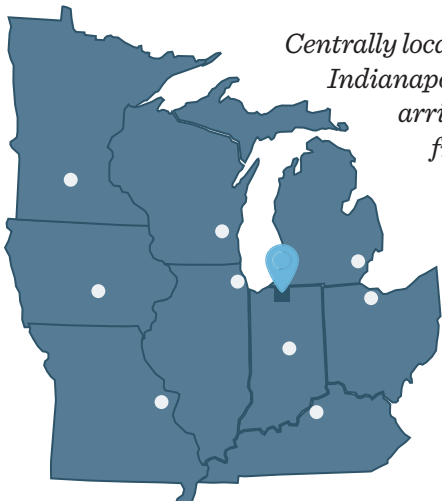

Bring your team to ELKHART COUNTY

SWIMMING | RUGBY | SOCCER | DANCE | WRESTLING | BOWLING | SOFTBALL | AND MORE!

With a wide selection of sports venues, first-rate hotels, family-friendly entertainment and restaurants, Elkhart County, Indiana can host tournaments of all sizes and skill levels.

DISTANCE TO ELKHART COUNTY, INDIANA

Centrally located between Chicago, Detroit, Indianapolis and Toledo, you can easily arrive in less than a day's journey from anywhere in the Midwest

Indianapolis	165m / 3hr
Detroit	165m / 3hr
Chicago	140m / 2hr
Milwaukee	200m / 4hr
Cleveland	241m / 4hr
Louisville	270m / 5hr
St. Louis	390m / 6hr
Des Moines	425m / 7hr
Minneapolis	530m / 9hr

From swimming to rugby, from bowling to shooting, Elkhart County, IN is the perfect spot for your next tournament. Located along the Indiana Toll Road, I-80/90, Elkhart County's easy-to-reach communities of Elkhart, Goshen, Nappanee, Middlebury, Wakarusa and Bristol offer an easy drive right here in the Midwest.

LOADS OF BEDS WITH EASY ACCESS

I-80/90 Indiana Toll Road Exit 92 offers the largest selection of franchise lodging and dining on the entire length of the east-west corridor in Northern Indiana including dozens of local and franchise restaurants and over 1,600 hotel rooms. In addition to Exit 92 in Elkhart, great hotel rooms are found in Middlebury, Goshen, and Nappanee all within a 20 to 30 minute drive from each other to fill your room blocks and event capacity needs.